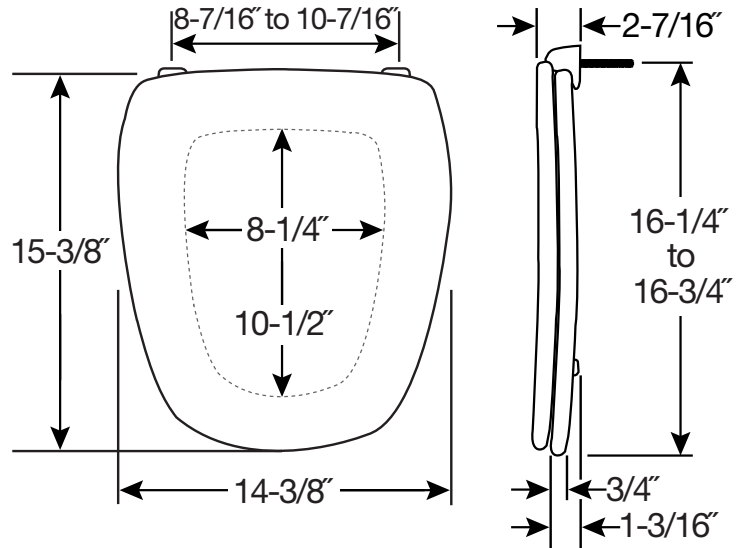

RESIDENTIAL ENAMELED WOOD TOILET SEAT

FEATURES:

- **Precision Seat Fit™**
1/2" front-to-back adjustability provides the perfect bowl fit
- **8-7/16" to 10-7/16" Bolt Spread**
Fits American Standard® Norwall F2090 bowls

SPECIFICATIONS:

- Size:** Round
- Material:** Enameled Wood
- Style:** Closed Front with Cover
- Ring Bumpers:** Two
- Hinges:** Plastic
- Hardware:** Non-Corroding Bolts and Nuts
- Fits:** American Standard® Norwall F2090 Bowls