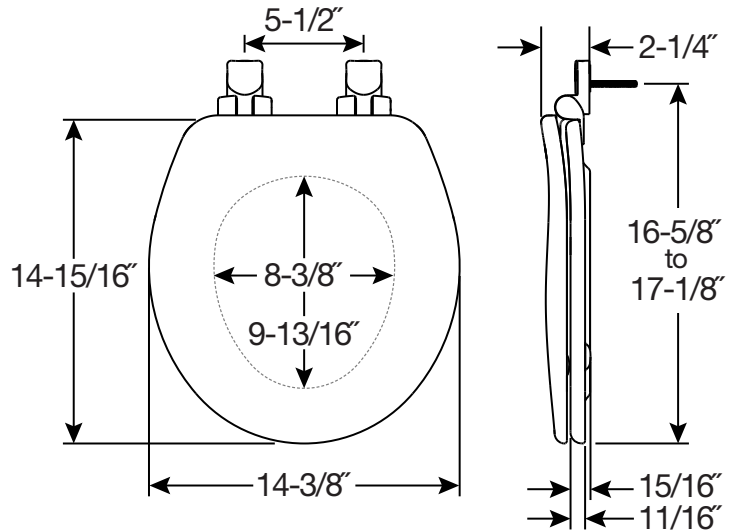

ALÉSIO II™ 9170CHSL / NISL

RESIDENTIAL HIGH DENSITY™
ENAMELED WOOD TOILET SEAT

FEATURES:

- **Stylish Hinge Options**
  Chrome (CHSL) or brushed nickel (NISL) hinges
- **STA-TITE®
  Seat Fastening System™**
  Never Loosens™
- **Easy•Clean & Change®**
  Removes for easy cleaning
- **Whisper•Close®**
  Slowly and quietly closes
- **Precision Seat Fit™**
  ½" front-to-back adjustability provides the perfect bowl fit
- **Super Grip Bumpers™**
  Provides greater stability
- **Highly-Stylized Design**
  Superior high-gloss finish resists chipping and scratching

SPECIFICATIONS:

1. **Size:** Round
2. **Material:** High Density™ Enameled Wood
3. **Style:** Closed Front with Cover
4. **Ring Bumpers:** Two
5. **Hinges:** Chrome or Brushed Nickel
6. **Hardware:** STA-TITE® Seat Fastening System™

Proudly Made in the USA