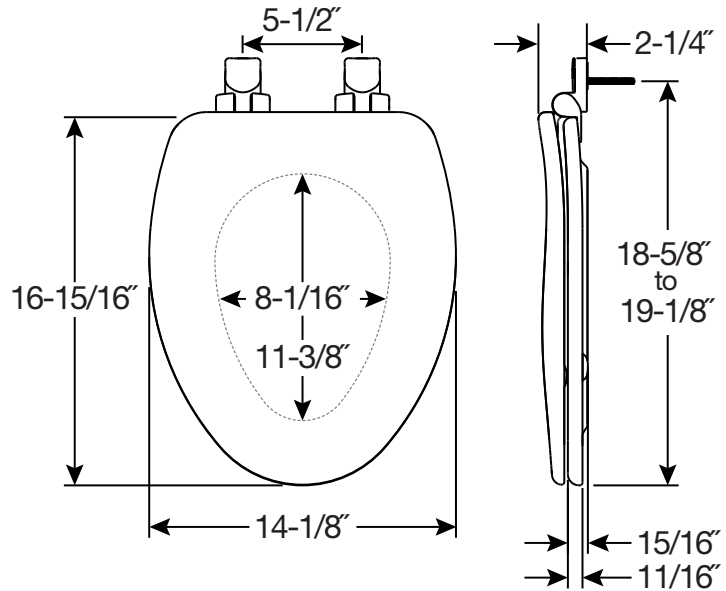

ALÉSIO II™ 19170CHSL / NISL

RESIDENTIAL HIGH DENSITY™
ENAMELED WOOD TOILET SEAT

FEATURES:

- **Stylish Hinge Options**
  Chrome (CHSL) or brushed nickel (NISL) hinges
- **STA-TITE®
  Seat Fastening System™**
  Never Loosens™
- **Easy•Clean & Change®**
  Removes for easy cleaning
- **Whisper•Close®**
  Slowly and quietly closes
- **Precision Seat Fit™**
  ½" front-to-back adjustability provides the perfect bowl fit
- **Super Grip Bumpers™**
  Provides greater stability
- **Highly-Stylized Design**
  Superior high-gloss finish resists chipping and scratching

SPECIFICATIONS:

- **Size:** Elongated
- **Material:** High Density™ Enameled Wood
- **Style:** Closed Front with Cover
- **Ring Bumpers:** Two
- **Hinges:** Chrome or Brushed Nickel
- **Hardware:** STA-TITE® Seat Fastening System™
- **Brand:** Bemis-Branded Product

Proudly Made in the USA