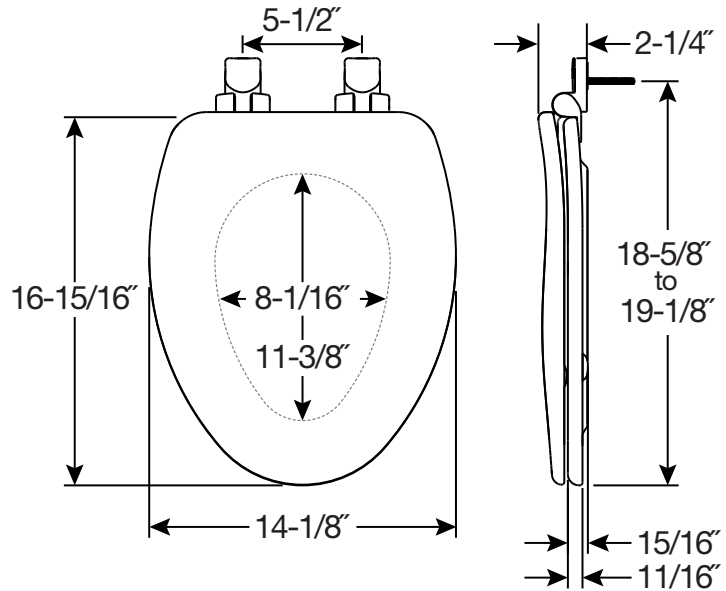

ALÉSIO II™ 19170CHSL / NISL

RESIDENTIAL HIGH DENSITY™
ENAMELED WOOD TOILET SEAT

FEATURES:

- **Stylish Hinge Options**
Chrome (CHSL) or brushed nickel (NISL) hinges
- **STA-TITE® Seat Fastening System™**
Never Loosens™
- **Easy•Clean & Change®**
Removes for easy cleaning
- **Whisper•Close®**
Slowly and quietly closes
- **Precision Seat Fit™**
1/2" front-to-back adjustability provides the perfect bowl fit
- **Super Grip Bumpers™**
Provides greater stability
- **Highly-Stylized Design**
Superior high-gloss finish resists chipping and scratching

SPECIFICATIONS:

- Size:** Elongated
- Material:** High Density™ Enameled Wood
- Style:** Closed Front with Cover
- Ring Bumpers:** Two
- Hinges:** Chrome or Brushed Nickel
- Hardware:** STA-TITE® Seat Fastening System™
- Brand:** Bemis-Branded Product