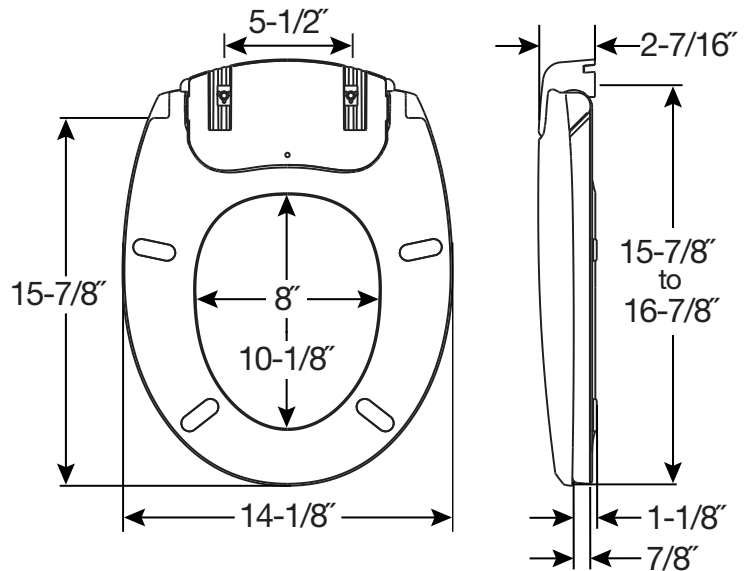

RADIANCE™ H900NL

RESIDENTIAL PLASTIC TOILET SEAT

FEATURES:

- **Multi-Setting Warming Seat**
3 temperature settings for comfort
- **iLumaLight®**
Blue LED night light illuminates with a soft, soothing glow
- **STA-TITE® Seat Fastening System™**
Never Loosens™
- **Whisper•Close®**
Slowly and quietly closes
- **Precision Seat Fit™**
1" front-to-back adjustability provides the perfect bowl fit
- **Super Grip Bumpers™**
Provides greater stability

SPECIFICATIONS:

- Size:** Round
- Material:** Plastic
- Style:** Closed Front with Cover
- Ring Bumpers:** Four
- Hinges:** Plastic
- Hardware:** STA-TITE® Seat Fastening System™
- Brand:** Bemis-Branded Packaging
- Power Rating:** AC 120V, 60Hz
- Rated Power Consumption:** 55W
- Power Cord Length:** 48"
- Power Requirement:** GFCI Outlet