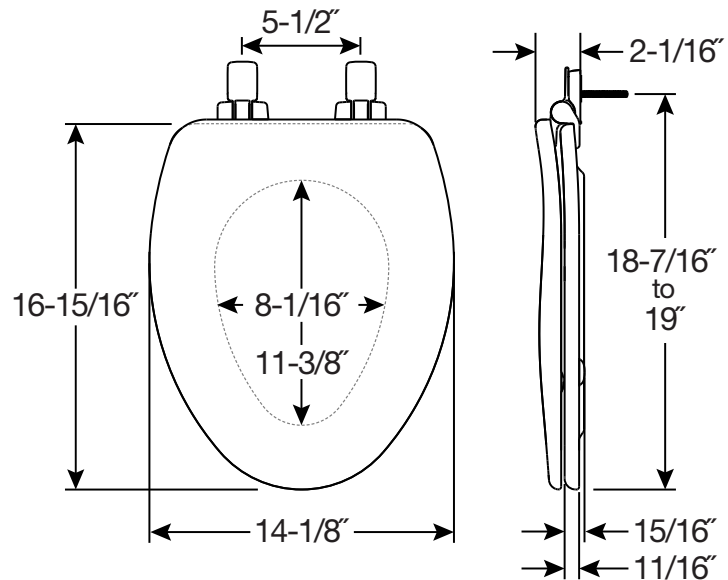

ALÉSIO II™ 19170PLE4

RESIDENTIAL HIGH DENSITY™
ENAMELED WOOD TOILET SEAT

FEATURES:

- **STA-TITE® Seat Fastening System™**
Never Loosens™
- **Easy•Clean™**
Quickly removes for easy cleaning
- **Whisper•Close®**
Slowly and quietly closes
- **Precision Seat Fit™**
1/2" front-to-back adjustability provides the perfect bowl fit
- **Super Grip Bumpers™**
Provides greater stability
- **Highly-Stylized Design**
Superior high-gloss finish resists chipping and scratching

SPECIFICATIONS:

- Size:** Elongated
- Material:** High Density™ Enameled Wood
- Style:** Closed Front with Cover
- Ring Bumpers:** Two
- Hinges:** Plastic
- Hardware:** STA-TITE® Seat Fastening System™
- Brand:** Bemis-Branded Product