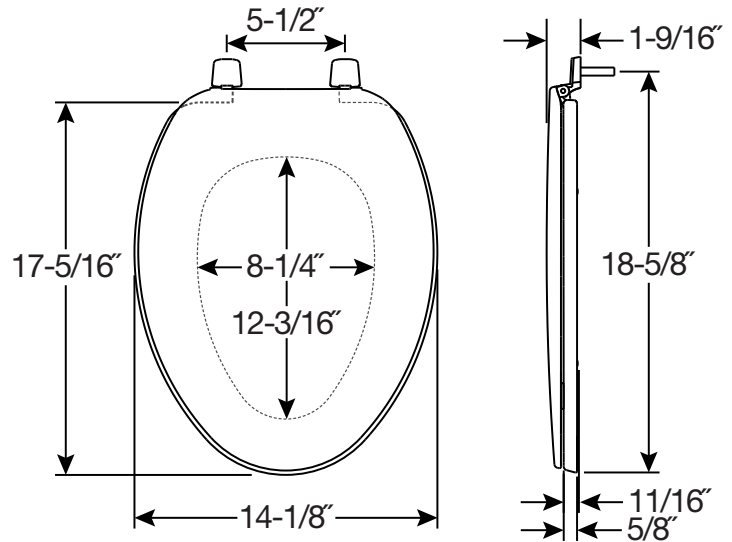

RESIDENTIAL PLASTIC TOILET SEAT

FEATURES:

- **Top-Tite® Hinges**
Seat installs easily from above the bowl

SPECIFICATIONS:

- Size:** Elongated
- Material:** Plastic
- Style:** Closed Front with Cover
- Ring Bumpers:** Four
- Hinges:** Plastic
- Hardware:** Non-Corroding Hex-Tite™ Bolts and Wing Nuts