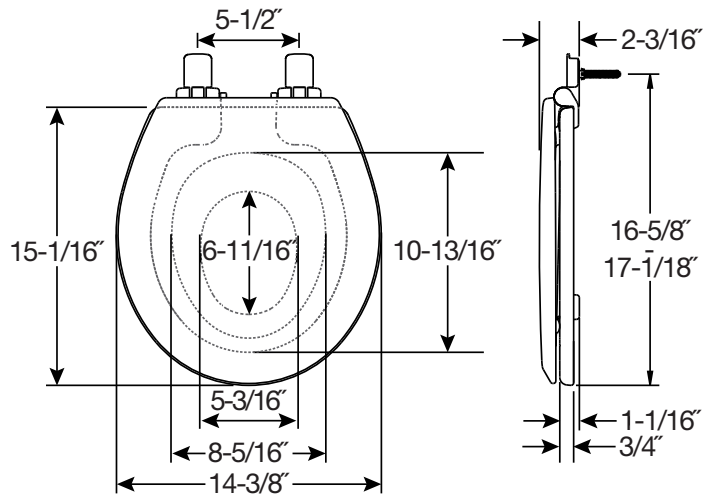

NEXTSTEP2® 888SLOW

RESIDENTIAL ENAMELED WOOD TOILET SEAT

FEATURES:

- **Built-In Potty Seat™**
Secures magnetically in cover when not in use
- **Fits Both Adults and Children**
2-in-1 toilet seat accommodates the needs of both adult and child
- **Plastic Child Seat**
Easily removes for cleaning or when no longer needed
- **STA-TITE® Seat Fastening System™**
Never Loosens™
- **Whisper•Close®**
Slowly and quietly closes
- **Easy•Clean®**
Quickly removes for easy cleaning
- **Precision Seat Fit™**
½" front-to-back adjustability provides the perfect bowl fit

SPECIFICATIONS:

- Size:** Round
- Material:** Enameled Wood / Plastic
- Style:** Closed Front with Cover
- Ring Bumpers:** Two
- Hinges:** Plastic
- Hardware:** STA-TITE® Seat Fastening System™