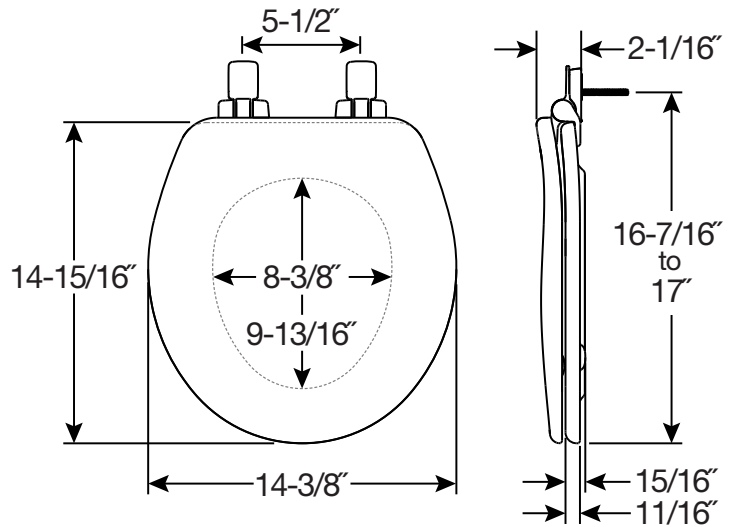

ALÉSIO II™ 9170PLE4

RESIDENTIAL HIGH DENSITY™
ENAMELED WOOD TOILET SEAT

FEATURES:

- **STA-TITE® Seat Fastening System™**
  Never Loosens™
- **Easy•Clean™**
  Quickly removes for easy cleaning
- **Whisper•Close®**
  Slowly and quietly closes
- **Precision Seat Fit™**
  1/2" front-to-back adjustability provides the perfect bowl fit
- **Super Grip Bumpers™**
  Provides greater stability
- **Highly-Stylized Design**
  Superior high-gloss finish resists chipping and scratching

SPECIFICATIONS:

1. **Size:** Round
2. **Material:** High Density™ Enameled Wood
3. **Style:** Closed Front with Cover
4. **Ring Bumpers:** Two
5. **Hinges:** Plastic
6. **Hardware:** STA-TITE® Seat Fastening System™

Proudly Made in the USA

Eco-Friendly