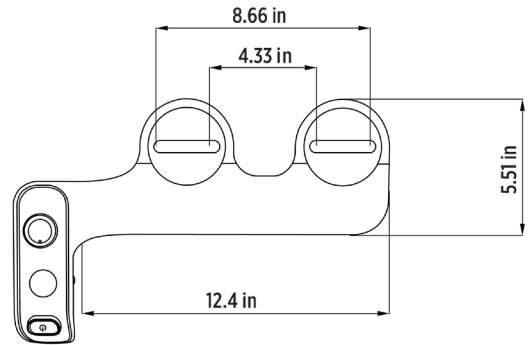

WELLSPRING 100™ WS100

BIDET ATTACHMENT

Dual Nozzle

Adjustable Pressure

Nozzle Cleaning

FEATURES:

- Dual Nozzle
- Posterior Wash
- Feminine Wash
- Adjustable Pressure
- DIY Install
- Nozzle Cleaning

SPECIFICATIONS:

Size: Universal Fit

Material: ABS Resin

Style: Bidet Attachment

Ring Bumpers: Three (optional)

Hardware: Plastic

Bidet Water Hose Length: 24"