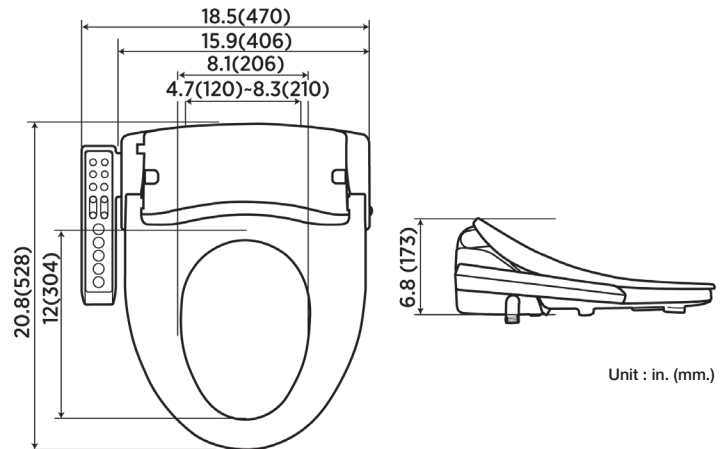

HAVEN 1000™ HV1000E

SMART BIDET TOILET SEAT

Warm Water

Heated Seat

Warm Air Dryer

Adjustable Settings

Night Light

Child Settings

FEATURES:

- Adjustable Water Temperature
- Adjustable Seat Temperature
- Adjustable Dryer Temperature
- Heated Seat
- Luxury Bidet Features
- Child Setting
- Night Light
- Warm Air Dryer
- Stainless Steel Nozzle
- Sittable Lid (200lbs)

SPECIFICATIONS:

Size: Elongated

Material: ABS Resin

Style: Closed Front with Cover

Ring Bumpers: Four

Hinges: Plastic

Hardware: Plastic

Power Rating: AC 120V, 60 Hz, 870W, 7.25 amps *

Water Temp Range: Up to 95°F

Power Cord Length: 47.2"

Bidet Water Hose Length: 24"

Power Requirement: GFCI Outlet

Codes & Standards: cULus

* Recommended 15 amp circuit