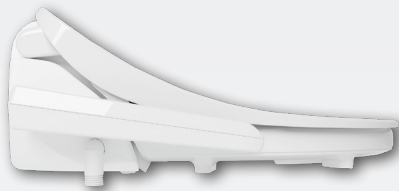

HAVEN 1000™ HV1000E

SMART BIDET TOILET SEAT

Warm Water

Heated Seat

Warm Air Dryer

Adjustable Settings

Night Light

Child Settings

FEATURES:

- Adjustable Water Temperature
- Adjustable Seat Temperature
- Adjustable Dryer Temperature
- Heated Seat
- Luxury Bidet Features
- Child Setting
- Night Light
- Warm Air Dryer
- Stainless Steel Nozzle
- Sittable Lid (200lbs)

SPECIFICATIONS:

Size: Elongated

Material: ABS Resin

Style: Closed Front with Cover

Ring Bumpers: Four

Hinges: Plastic

Hardware: Plastic

Power Rating: AC 120V, 60 Hz, 870W, 7.25 amps *