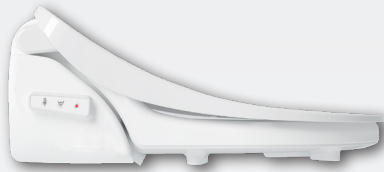

HAVEN 3000™ HV3000E

SMART BIDET TOILET SEAT

Wireless Remote

Warm Water

Heated Seat

Warm Air Dryer

Adjustable Settings

Night Light

FEATURES:

- Wireless Remote
- Adjustable Water Temperature
- Adjustable Seat Temperature
- Adjustable Dryer Temperature
- Heated Seat
- Warm Air Dryer
- Luxury Bidet Features
- Child Setting
- Night Light
- Stainless Steel Nozzle
- Sittable Lid (200lbs)

SPECIFICATIONS:

Size: Elongated

Material: ABS Resin

Style: Closed Front with Cover

Ring Bumpers: Four

Hinges: Plastic

Hardware: Plastic

Power Rating: AC 120V, 60 Hz, 870W, 7.25 amps *