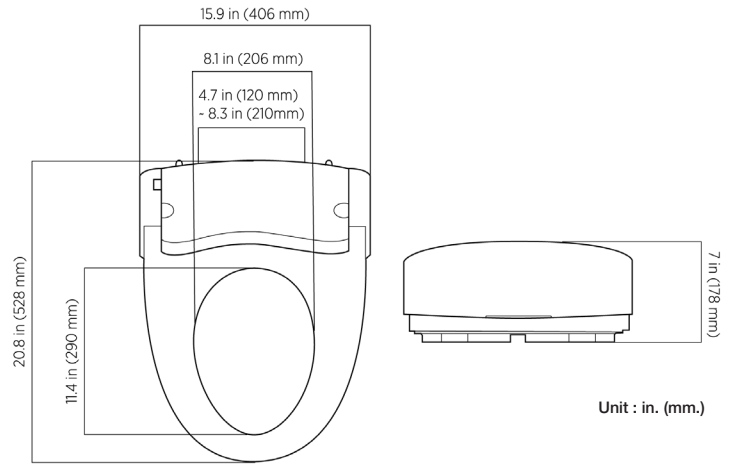

HAVEN 3000™ HV3000E

SMART BIDET TOILET SEAT

Wireless Remote

Warm Water

Heated Seat

Warm Air Dryer

Adjustable Settings

Night Light

FEATURES:

- Wireless Remote
- Adjustable Water Temperature
- Adjustable Seat Temperature
- Adjustable Dryer Temperature
- Heated Seat
- Warm Air Dryer
- Luxury Bidet Features
- Child Setting
- Night Light
- Stainless Steel Nozzle
- Sittable Lid (200lbs)

SPECIFICATIONS:

Size: Elongated

Material: ABS Resin

Style: Closed Front with Cover

Ring Bumpers: Four

Hinges: Plastic

Hardware: Plastic

Power Rating: AC 120V, 60 Hz, 870W, 7.25 amps *

Water Temp Range: Up to 95°F

Power Cord Length: 47.2"

Bidet Water Hose Length: 24"

Power Requirement: GFCI Outlet

Codes & Standards:

* Recommended 15 amp circuit