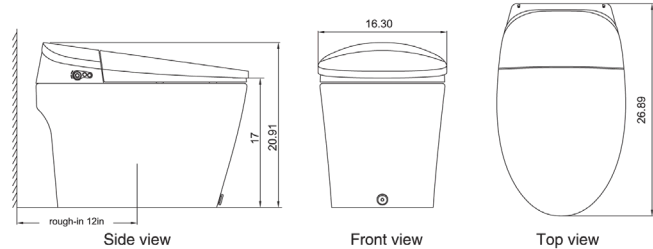

SANCTUARY 5000™ S5000E

SMART BIDET TOILET

Wall

Unit : inches

FEATURES:

- Remote/Kick Button Open/Close
- Heated Seat
- Wireless Remote
- Auto Flush
- Warm Air Dryer
- Luxury Bidet Settings
- Comfort Height
- Direct Flush System
- Sleek, Tankless Design
- Flush System Can be Operated by Remote, Sensor or Kick Button
- Night Light
- Stainless Steel Nozzle
- Sittable Lid (200lbs)

SPECIFICATIONS:

- Size:** Elongated
- Material:** ABS Resin / Vitreous China
- Style:** Integrated Toilet
- Ring Bumpers:** Four
- Hinges:** Plastic
- Hardware:** Plastic
- Power Rating:** AC 120V, 60 Hz, 1050W, 8.75 amps *
- Water Temp Range:** Up to 95°F
- Flush Rate:** 1.28 gpf
- Power Cord Length:** 48"
- Bidet Water Hose Length:** 24"
- Power Requirement:** GFCI Outlet