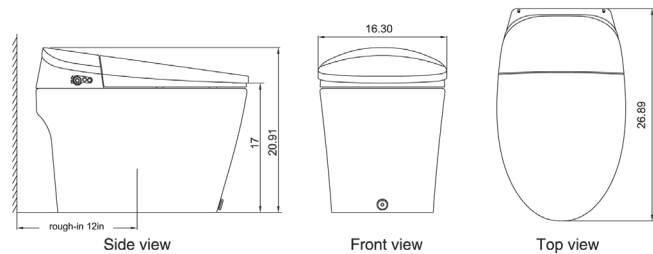

Remote Open/Close

Heated Seat

UV Sterilization

Wireless Remote

Auto Flush

Warm Air Dryer

Luxury Bidet Settings

FEATURES:

- Remote Open/Close
- Heated Seat
- UV Sterilization
- Wireless Remote
- Auto Flush
- Warm Air Dryer
- Luxury Bidet Settings
- Comfort Height
- Direct Flush System
- Sleek, Tankless Design
- Flush System Can be Operated by Remote, Sensor or Kick Button
- Night Light
- Stainless Steel Nozzle
- Sittable Lid (200lbs)

SPECIFICATIONS:

Size: Elongated

Material: ABS Resin / Vitreous China

Style: Integrated Toilet

Ring Bumpers: Four

Hinges: Plastic

Hardware: Plastic

Power Rating: AC 120V, 60 Hz, 1050W, 8.75 amps *

Water Temp Range: Up to 95°F

Flush Rate: 1.28 gpf

Power Cord Length: 48"

Bidet Water Hose Length: 24"

Power Requirement: GFCI Outlet

Codes & Standards:

Complies with IAPMO/ANSI Z124.5 Standards Residential Classification

* Recommended 15 amp circuit