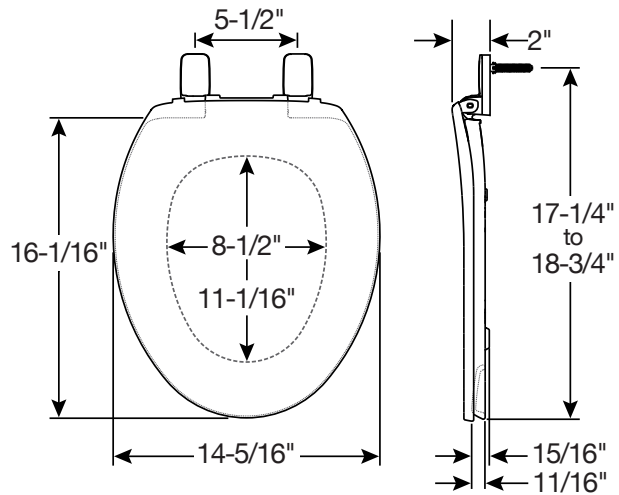

Universal Fit™ 1UFITSL

RESIDENTIAL PLASTIC TOILET SEAT

FEATURES:

- Fits Both Round & Elongated
- **STAY•TITE®**
  Seat Fastening System™
  Never Loosens. Guaranteed.
- **Whisper•Close®**
  Slowly & Softly Closes

SPECIFICATIONS:

Size: Round / Elongated

Material: Plastic

Style: Closed Front with Cover

Ring Bumpers: Four

Hinges: Plastic

Hardware: STAY-TITE® Seat Fastening System™

Codes & Standards:

Complies with
IAPMO/ANSI Z124.5
Performance Standards
Residential