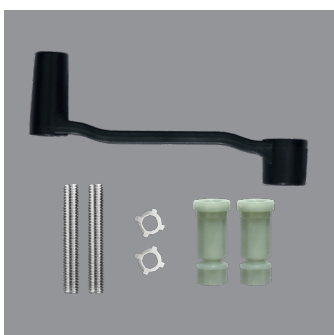

HARDWARE KIT

Snap 2 Secure™

- Patented system that prevents the seat from loosening
- Easy to install... Installation Head will snap off when the correct clamping force is reached
- Installation Tool is included with the seat
- No wiggles or movement when the user is sitting or standing

HINGES

Chrome plated metal hinge

- Stylish appearance, chrome plated to match your bath hardware
- Designed with separate Round and Elongated mounting holes to properly position your seat on the bowl

MATERIAL

Polypropylene

- Solid, heavy duty seat that is extremely durable... will not buckle or crack
- Smooth, glossy surface is stain resistant and easy to clean
- Ceramic white color to match your toilet

PACKAGING & WEIGHTS