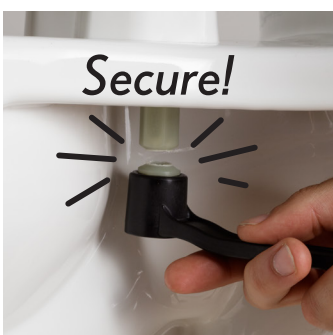

DESCRIPTION

Bemis Independences' Oversized "Comfort" Seat is an alternative to standard toilet seats. Ergonomically designed to eliminate pressure points, the seat provides a larger sitting area without compromising appearance or function. A great seat for those who require a bit more time in the bathroom as well as those who have an above average weight. Equipped with the Snap 2 Secure™ system to ensure an installation that will not loosen.

Seat security is not the only unique benefit the user will appreciate with their Bemis Independence seat. The performance, appearance and quality of the product is superior. See the Benefit List below to better understand all the ways our seats are better than anything else you can find.

USER BENEFITS

Ring is oversized for comfort

- Ergonomic design, very comfortable
- Oversized ring has 42% more surface area than the average round seat
- Oversized ring has 27% more surface area than the average elongated seat
- Greater surface area distributes users weight better, reducing or eliminating pressure points

Solid, heavy duty seat

- Weight capacity: 1,000 pounds
- Will not crack
- Heavy duty performance with stylish appearance
- Smooth, glossy surface
- Stain resistant and easy to clean

Universal size

- Seat fits both round and elongated bowls
- Standard residential appearance, not institutional

HARDWARE KIT

Snap 2 Secure™

- Patented system that prevents the seat from loosening
- Easy to install... Installation Head will snap off when the correct clamping force is reached
- Installation Tool is included with the seat
- No wiggles or movement when the user is sitting or standing

HINGES

Chrome plated metal hinge