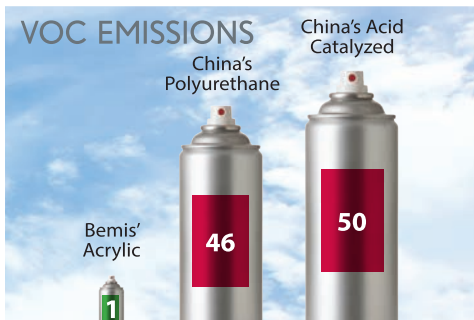

Water-Based Paint

Environmentally friendly colorants and water-based paints significantly reduce VOC emissions.

Painting 12 enameled wood seats emits the same VOC emissions as a single can of 8 oz hair spray, which is up to 50 times less than other processes.