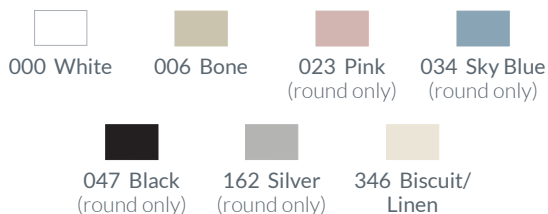

STA-TITE®
Seat Fastening System™
Never Loosens™, installs with ease.

Easy•Clean™
Quickly removes for
easy cleaning.

Durable Enameled Wood

Superior high-gloss finish resists chipping and scratching.

MODEL	MASTER PACK	WEIGHT (LBS)	VOLUME (CU FT)	INDIVIDUAL UPC	MASTER UPC	MSRP
41EC 000	4	24.9	1.40	0 73088 15166 7	100 73088 15166 4	$16.99
41EC 006	4	24.9	1.40	0 73088 15167 4	100 73088 15167 1	$18.99
41EC 023	4	24.9	1.40	0 73088 15173 5	100 73088 15173 2	$18.99
41EC 034	4	24.9	1.40	0 73088 15175 9	100 73088 15175 6	$18.99
41EC 047	4	24.9	1.40	0 73088 15168 1	100 73088 15168 8	$18.99
41EC 162	4	24.9	1.40	0 73088 15178 0	100 73088 15178 7	$18.99
41EC 346	4	24.9	1.40	0 73088 15180 3	100 73088 15180 0	$18.99
141EC 000	4	29.3	1.56	0 73088 15169 8	100 73088 15169 5	$21.99
141EC 006	4	29.3	1.56	0 73088 15170 4	100 73088 15170 1	$23.99
141EC 346	4	29.3	1.56	0 73088 15171 1	100 73088 15171 8	$23.99

Mayfair
BY BEMIS®