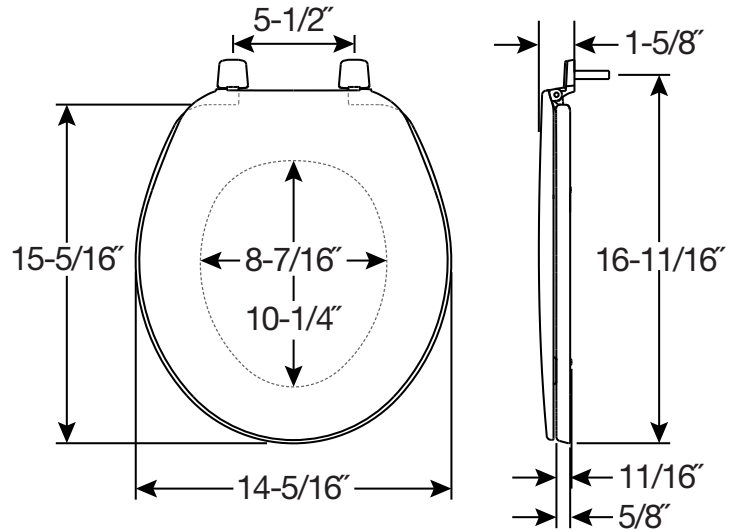

RESIDENTIAL PLASTIC TOILET SEAT

FEATURES:

- **Top-Tite® Hinges**
Seat installs easily from above the bowl

SPECIFICATIONS:

- Size:** Round
- Material:** Plastic
- Style:** Closed Front with Cover
- Ring Bumpers:** Four
- Hinges:** Plastic
- Hardware:** Non-Corroding Hex-Tite™ Bolts and Wing Nuts