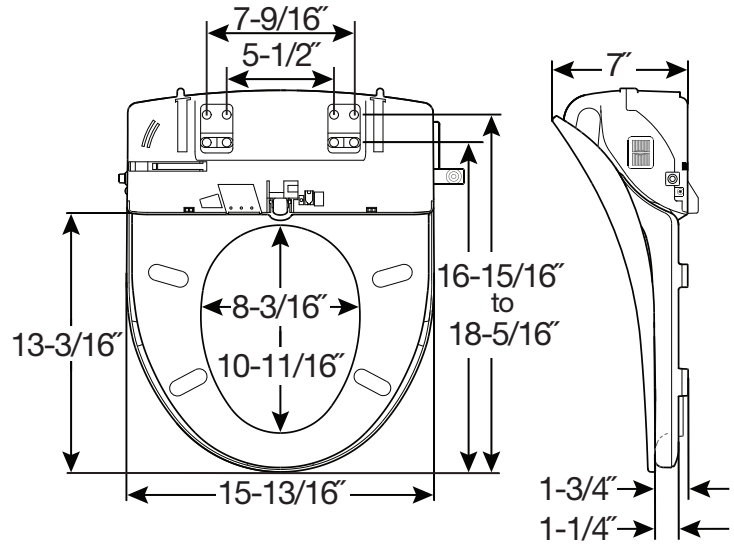

RENEW™ B940

RESIDENTIAL PLASTIC TOILET SEAT

FEATURES:

- Adjustable Aerated Washes
- Continuous Heated Water
- 3-in-1 Stainless Steel Nozzle
- Pulsate Wash Function
- Multi-Setting Heated Seat
- Intuitive Touch Remote Control with Custom User Presets
- Eco Mode
- Easy•Clean & Change®
- Whisper•Close®
- Precision Seat Fit™
- Super Grip Bumpers™

SPECIFICATIONS:

1. **Size:** Round
2. **Material:** Plastic
3. **Style:** Closed Front with Cover
4. **Ring Bumpers:** Four
5. **Hinges:** Plastic
6. **Hardware:** Seat Bracket & Adjustable Hardware
7. **Power Rating:** AC 120V, 60Hz, 1270W, 10.58 amps
8. **Power Cord Length:** 48"
9. **Bidet Water Hose Length:** 24"
10. **Power Requirement:** GFCI Outlet
11. **Remote Dimensions:** 2³/₈" x 6³/₈" x 3/4"

Codes & Standards: