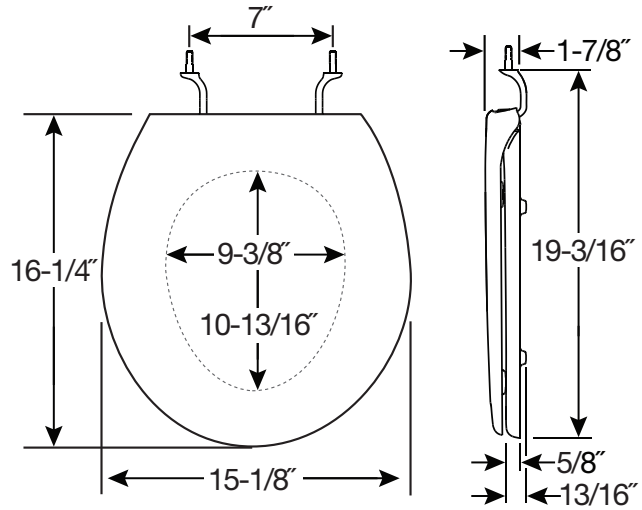

COMMERCIAL PLASTIC TOILET SEAT

FEATURES:

- **7" Bolt Spread**
Fits Case 1000 bowls

SPECIFICATIONS:

- Size:** Round
- Material:** Plastic
- Style:** Closed Front with Cover
- Ring Bumpers:** Four
- Hinges:** Chrome-Plated Brass
- Hardware:** Non-Corroding 300 Series Stainless Steel Washers and Nuts
- Fits:** Case Bowls