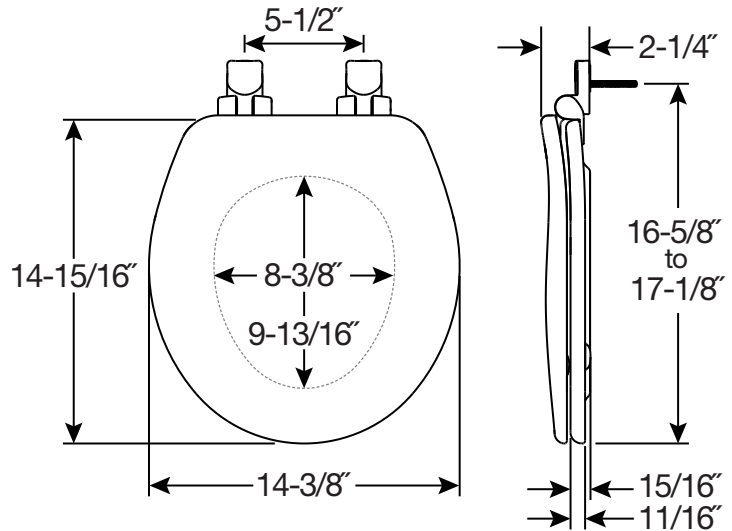

ALÉSIO II™ 9170CHSL / NISL

RESIDENTIAL HIGH DENSITY™
ENAMELED WOOD TOILET SEAT

FEATURES:

- **Stylish Hinge Options**
Chrome (CHSL) or brushed nickel (NISL) hinges
- **STA-TITE®
Seat Fastening System™**
Never Loosens™
- **Easy•Clean & Change®**
Removes for easy cleaning
- **Whisper•Close®**
Slowly and quietly closes
- **Precision Seat Fit™**
1/2" front-to-back adjustability provides the perfect bowl fit
- **Super Grip Bumpers™**
Provides greater stability
- **Highly-Stylized Design**
Superior high-gloss finish resists chipping and scratching

SPECIFICATIONS:

- Size:** Round
- Material:** High Density™ Enameled Wood
- Style:** Closed Front with Cover
- Ring Bumpers:** Two
- Hinges:** Chrome or Brushed Nickel
- Hardware:** STA-TITE® Seat Fastening System™
- Brand:** Bemis-Branded Product