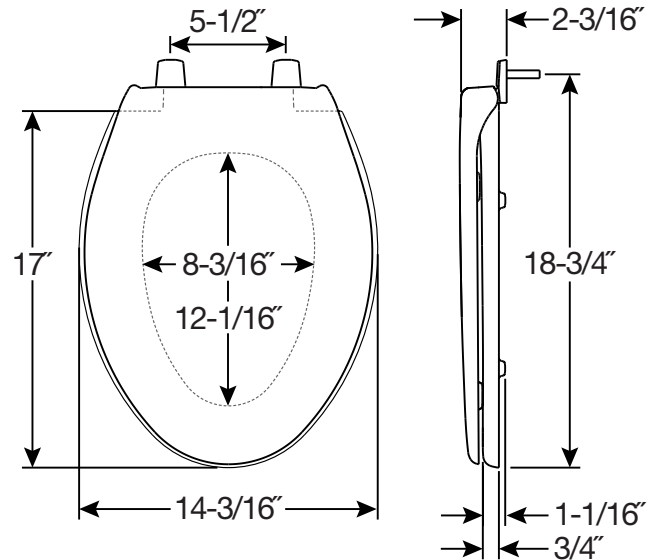

COMMERCIAL HEAVY-DUTY
PLASTIC TOILET SEAT

FEATURES:

- **Stainless Steel Hinges**
Self-sustaining hinges prevent seat from slamming

SPECIFICATIONS:

Size: Elongated

Material: Plastic

Style: Closed Front with Cover

Ring Bumpers: Four

Hinges: 300 Series Stainless Steel Self-Sustaining

Hardware: 300 Series Stainless Steel Washers and Nuts

Codes & Standards:

Complies with
IAPMO/ANSI Z124.5
Performance Standards
Heavy-Duty Commercial