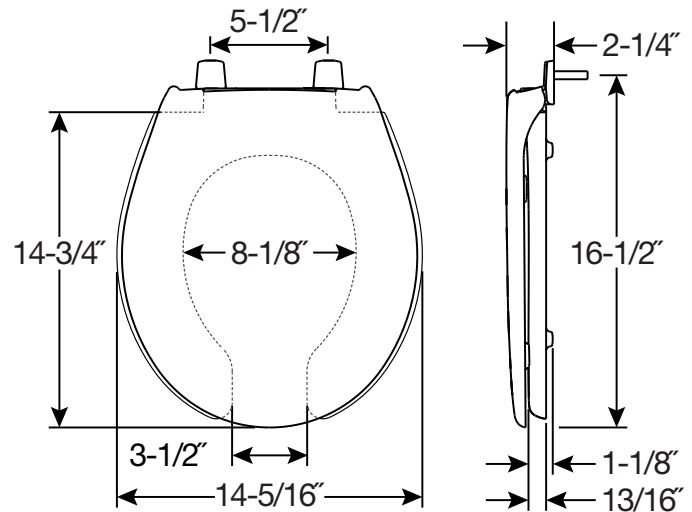

COMMERCIAL HEAVY-DUTY
PLASTIC TOILET SEAT

FEATURES:

- **Top-Tite® Hinges**
Seat installs easily from above the bowl

SPECIFICATIONS:

Size: Round

Material: Plastic

Style: Open Front with Cover

Ring Bumpers: Four

Hinges: Plastic

Hardware: Non-Corroding Hex-Tite™ Bolts and Wing Nuts

Codes & Standards:

Complies with
IAPMO/ANSI Z124.5
Performance Standards
Heavy-Duty Commercial

Proudly Made in the USA

Eco-Friendly