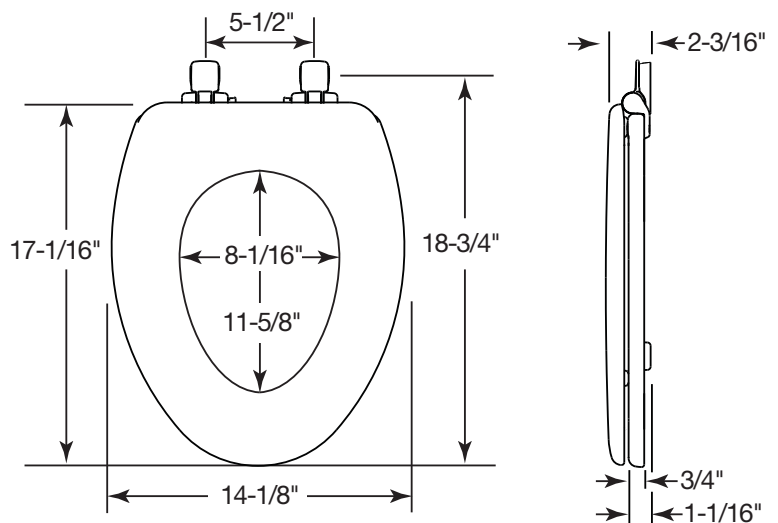

RESIDENTIAL NEXTSTEP® MOLDED WOOD TOILET SEAT

MODEL #

COLOR #

1483SLOW

DESCRIPTION:

Closed front with cover, elongated, molded wood, multi-coat enamel finish toilet seat. Features two color-matched bumpers, color-matched Whisper•Close® with Easy•Clean & Change® hinges with STA-TITE® Seat Fastening System™. Seat shall have an integrated solid-plastic child seat to accommodate the needs of both adult and child. Child seat secures magnetically into cover when not in use and can be removed for easy cleaning or when no longer needed.

SPECIFICATIONS:

Size:	Elongated
Material:	Molded Wood/Plastic
Style:	Closed Front with Cover
Bumpers:	Two
Hinge:	Plastic Whisper•Close® with Easy•Clean & Change®
Fastening System:	STA-TITE® Seat Fastening System™

FEATURES:

- Built-In Potty Seat™
- Whisper•Close®
- Easy•Clean & Change®
- STA-TITE® Seat Fastening System™

DIMENSIONS:

Child Ring Dimensions:
Inside Ring Length 7-15/16"
Inside Ring Width 5-1/8"

WHISPER•CLOSE®
FEATURE